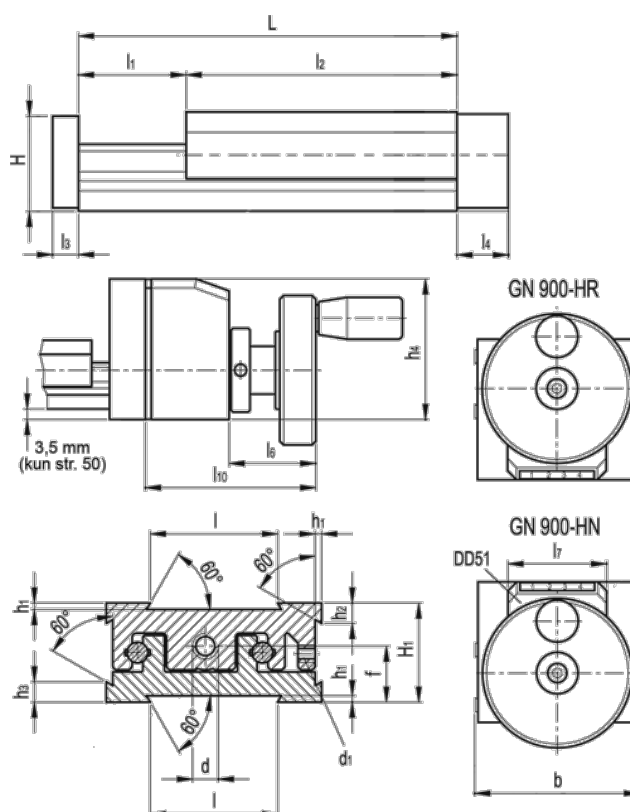

Data Sheet

Article number: 20778010

Description: Adjustable slide unit
GN 900-50-95-25-HN-1

Measures

b = 50	h3 = 7.0	l7 = 33
d = M6x1	h4 = 47	l10 = 57
d1 = M4	l = 30	
f = 13.0	L - l1 = 95-25	
H = 23.0	l2 = 70	
h1 = 1.5	l3 = 6	
H1 = 23	l4 = 12	
h2 = 4.5	l6 = 22	